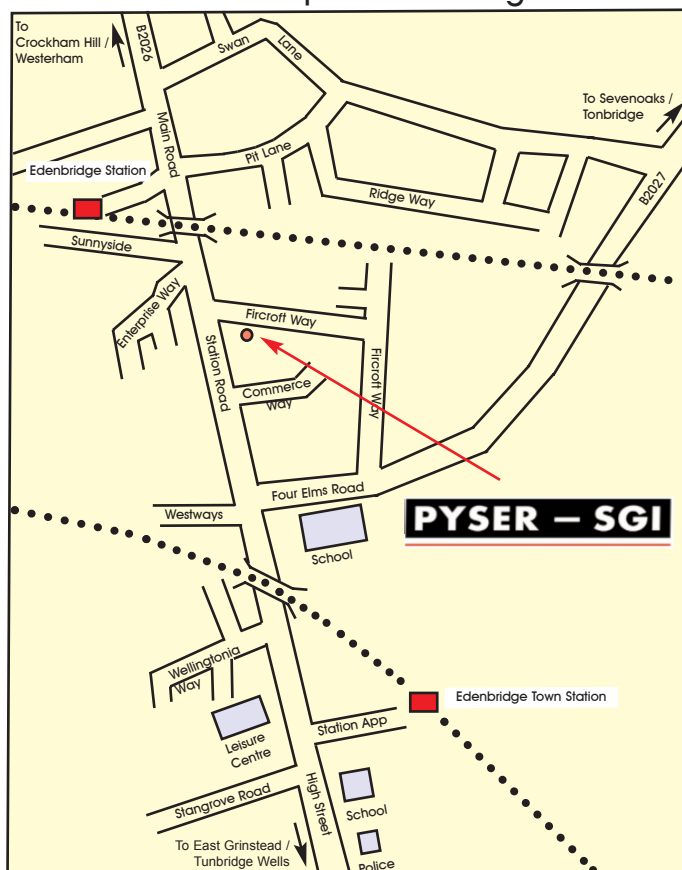

Directions to Pyser-SGI Limited

How to find us:

Edenbridge is situated in North West Kent, approximately 30 miles south of London and a few miles from the M25 London Orbital Motorway.

PYSER – SGI

PYSER – SGI LIMITED
 Fircroft Way, Edenbridge, Kent,
 United Kingdom, TN8 6HA
 Telephone: +44 (0)1732 864111
 Facsimile: +44 (0)1732 865544
 Email: sales@pyser-sgi.com
 www.pyser-sgi.com

Overview

Local Map of Edenbridge

Trains

By rail Edenbridge has 2 stations as shown.

Travel from London Charing Cross or London Bridge to Edenbridge Station.

Travel from London Victoria to Edenbridge Town

Parking